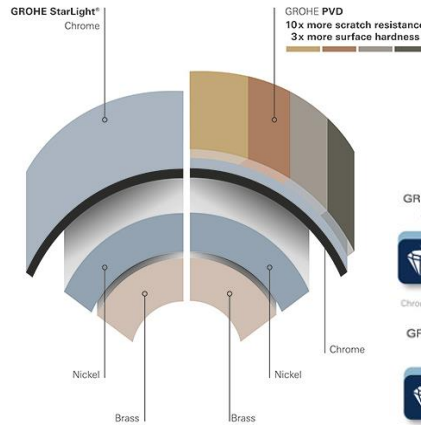

PROJECT		REF		REV	ITEM CODE	
LOCATION		DATE			PAGE	

SANITARY WARE SPECIFICATION SHEET

Item Descriptions	GROHE (Germany) "Grandera" 5-hole bath/shower combination
Dimensions	L214 x W480 x H255 mm
Model	19919IG0
Finish / Material	Chrome Plated & Gold
Country of origin	Germany
Manufacturer	GROHE Limited
Supplier	Acme Sanitary Ware Co. Ltd Mr. Eric Wong/ Mr. Don Yuen
Contact Tel/Fax	(852) 2388-7171 / (852) 2710-8012
E-mail	acme@acmesanitary.com.hk
Website	www.acmesanitary.com.hk

Illustration/ Drawing

Colour options:

● 000 StarLight Chrome	● IG0 Chrome/Gold
● DC0 SuperSteel	● GL0 Cool Sunrise
● DA0 Warm Sunset	● GN0 Brushed Cool Sunrise
● A00 Hard Graphite	● DL0 Brushed Warm Sunset
● AL0 Brushed Hard Graphite	● BE0 Polished Nickel
	● EN0 Brushed Nickel

"Grandera"
5-hole bath/shower combination

- ceramic headparts 1/2", 90°
- **GROHE StarLight** chrome finish
- Consisting of:
- pre-assembled spout fixing
- single lever mixer operating element
- bath spout with mousseur and diverter bath/shower
- Grandera hand shower 7.6 l/min
- metal shower hose
- flexible connection hoses
- connection for shower hose
- protected against backflow
- can be used with 29 037 000

Stylistically, the Grandera collection can be combined with a wide range of bathroom furnishings, with the added flexibility of two colors – chrome and chrome / gold.

GROHE surface hardness

×3
Chrome PVD