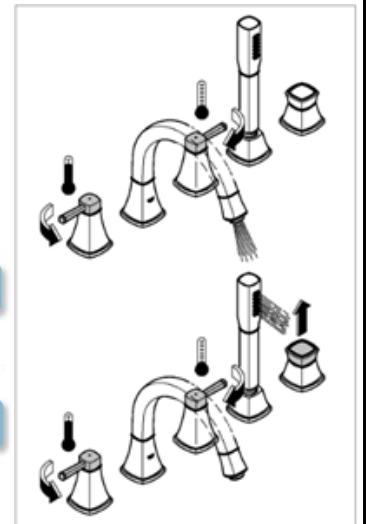

"Grandera"
5-hole bath/shower combination

- ceramic headparts 1/2", 90°
- **GROHE StarLight** chrome finish
- Consisting of:
- pre-assembled spout fixing
- single lever mixer operating element
- bath spout with mousseur and diverter bath/shower
- Grandera hand shower 7.6 l/min
- metal shower hose
- flexible connection hoses
- connection for shower hose
- protected against backflow
- can be used with 29 037 000

GROHE scratch resistance

×10
Chrome PVD

Pos.-nr.	Prod. description	Order-nr.
1	Handle pair	48325000
2	Ceramic headpart 3/4"	45888000
3	Ceramic headpart 3/4"	45887000
4	Valve seat 3/4"	45345000
5	Diverter knob	48216IG0
6	Diverter	45443000
6.1	Sealing washer Ø 6 x Ø 2	0128300M
6.2	Sealing washer	0120500M
7	Replacement kit for shank fastening	45444000
8	Mousseur	13952G00
9	Dirt strainer	0700200M
10	Cone nut	08864000
11	Connecting hose	48018000
12	Connecting hose	48019000
13	Compression spring	00869000
14	Non-return valve	08565000
15	Connecting hose	07300000
16	Metal shower hose	28146000
17	Socket spanner	19332000*