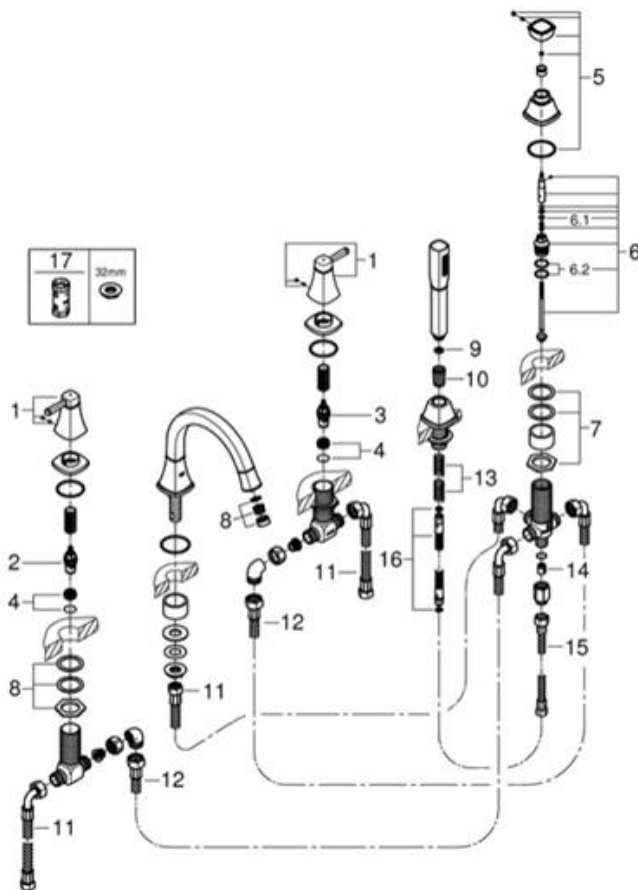

PROJECT		REF		REV	ITEM CODE	
LOCATION		DATE			PAGE	

SANITARY WARE SPECIFICATION SHEET

Item Descriptions	GROHE (Germany) "Grandera" 5-hole bath/shower combination
Dimensions	L214 x W480 x H255 mm
Model	19919IG0
Finish / Material	Chrome Plated & Gold
Country of origin	Germany
Manufacturer	GROHE Limited
Supplier	Acme Sanitary Ware Co. Ltd Mr. Eric Wong/ Mr. Don Yuen
Contact Tel/Fax	(852) 2388-7171 / (852) 2710-8012
E-mail	acme@acmesanitary.com.hk
Website	www.acmesanitary.com.hk

"Grandera"
5-hole bath/shower combination

- ceramic headparts 1/2", 90°
- **GROHE StarLight** chrome finish
- Consisting of:
- pre-assembled spout fixing
- single lever mixer operating element
- bath spout with mousseur and diverter bath/shower
- Grandera hand shower 7.6 l/min
- metal shower hose
- flexible connection hoses
- connection for shower hose
- protected against backflow
- can be used with 29 037 000

GROHE scratch resistance

×10
Chrome PVD

Pos.-nr.	Prod. description	Order-nr.
1	Handle pair	48325000
2	Ceramic headpart 3/4"	45888000
3	Ceramic headpart 3/4"	45887000
4	Valve seat 3/4"	45345000
5	Diverter knob	48216IG0
6	Diverter	45443000
6.1	Sealing washer Ø 6 x Ø 2	0128300M
6.2	Sealing washer	0120500M
7	Replacement kit for shank fastening	45444000
8	Mousseur	13952G00
9	Dirt strainer	0700200M
10	Cone nut	08864000
11	Connecting hose	48018000
12	Connecting hose	48019000
13	Compression spring	00869000
14	Non-return valve	08565000
15	Connecting hose	07300000
16	Metal shower hose	28146000
17	Socket spanner	19332000*